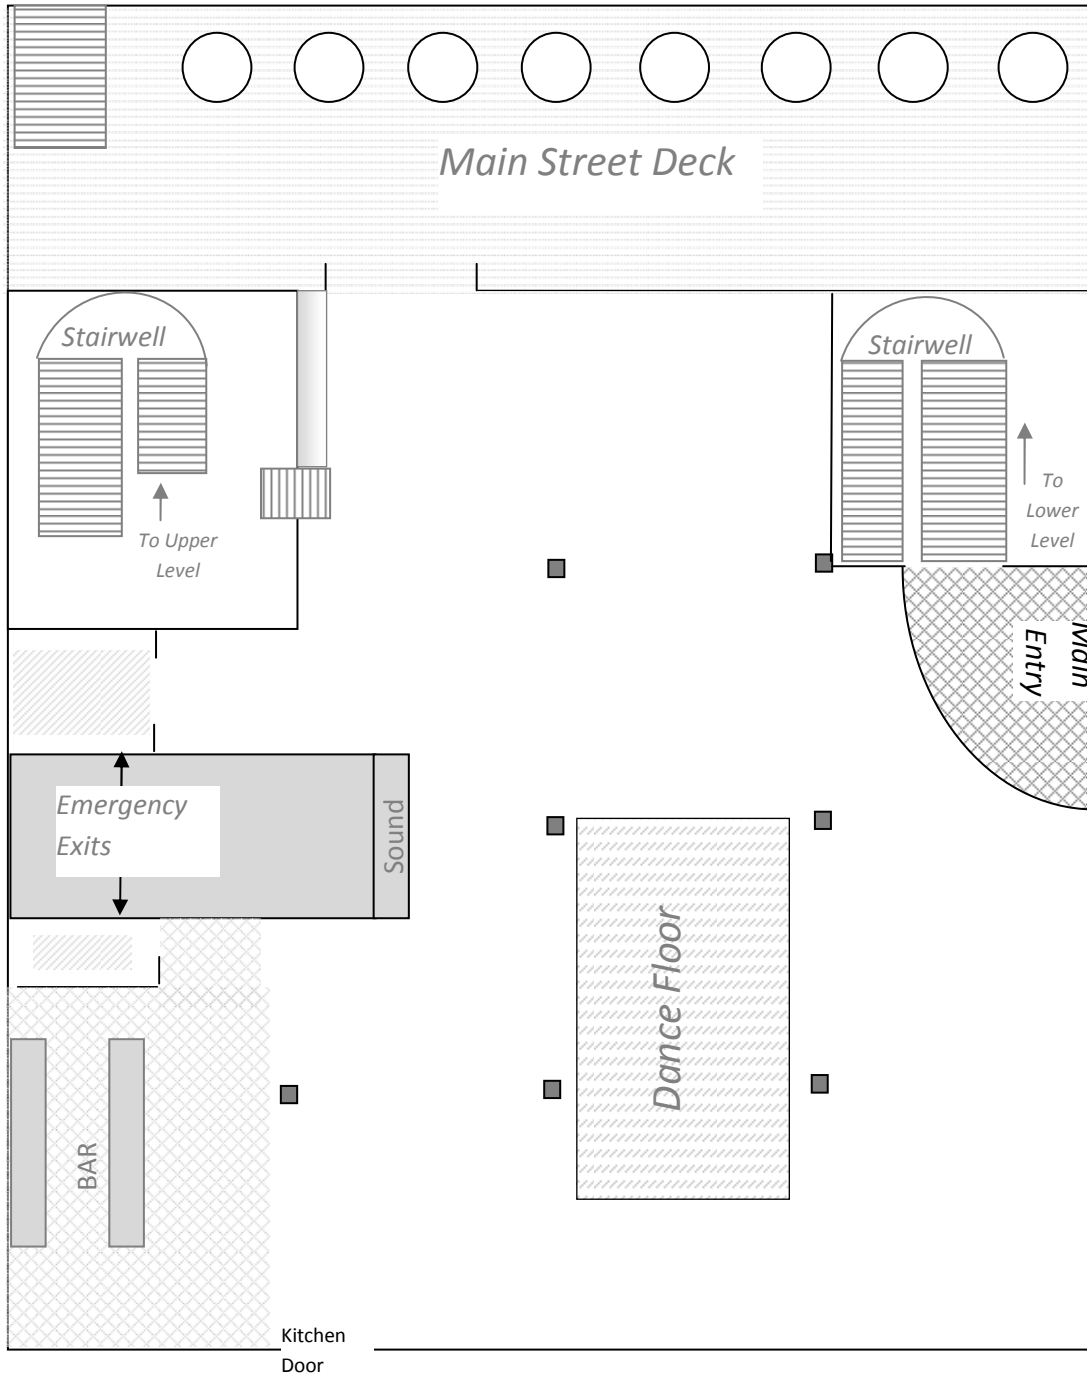

St. ANTHONY

MAIN EVENT CENTRE

219 SE Main Street | Minneapolis, MN 55414 | Phone (612) 623-3412 | Fax (612) 623-0584

Main Level

Room Dimensions: W: 58' L: 57'6"

Operated by Three Sons Signature Cuisine

2322 Blaisdell Avenue South | Minneapolis, Minnesota 55404 | Phone: (612) 874-0880 | Fax (612) 874-0139