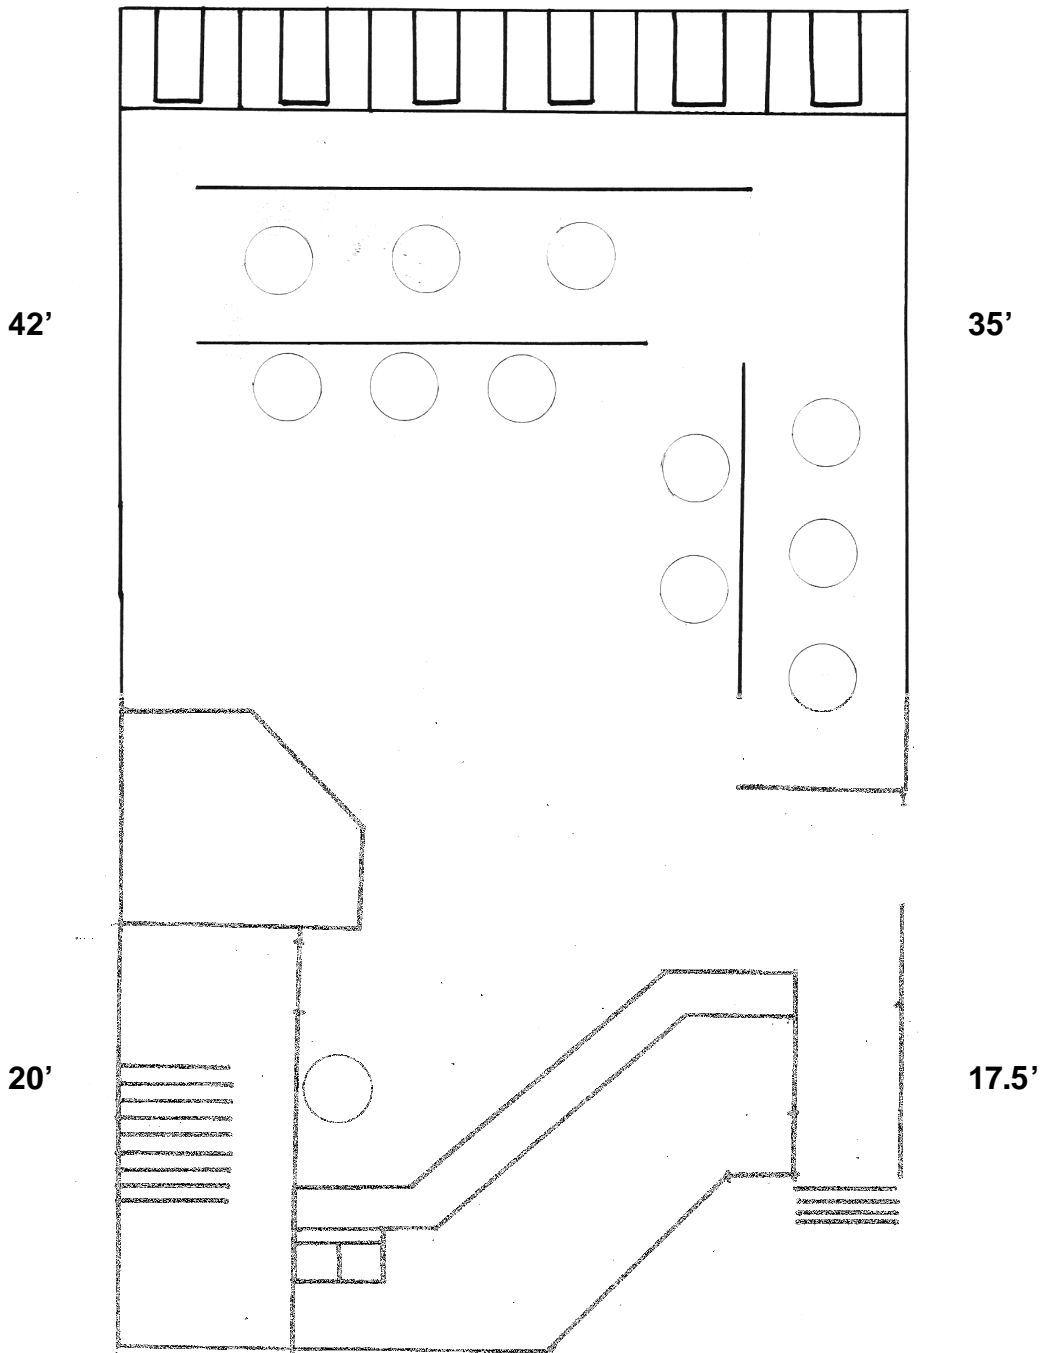

Blaisdell Manor – The Lounge

35'

Room Dimensions:

W: 35' L: 62' H: SF: 2,170 SF

Linens: €White €Ivory €Specialty

Rentals: €Yes €No

Audio Visual: €House €Rental €Client

Event Date: _____